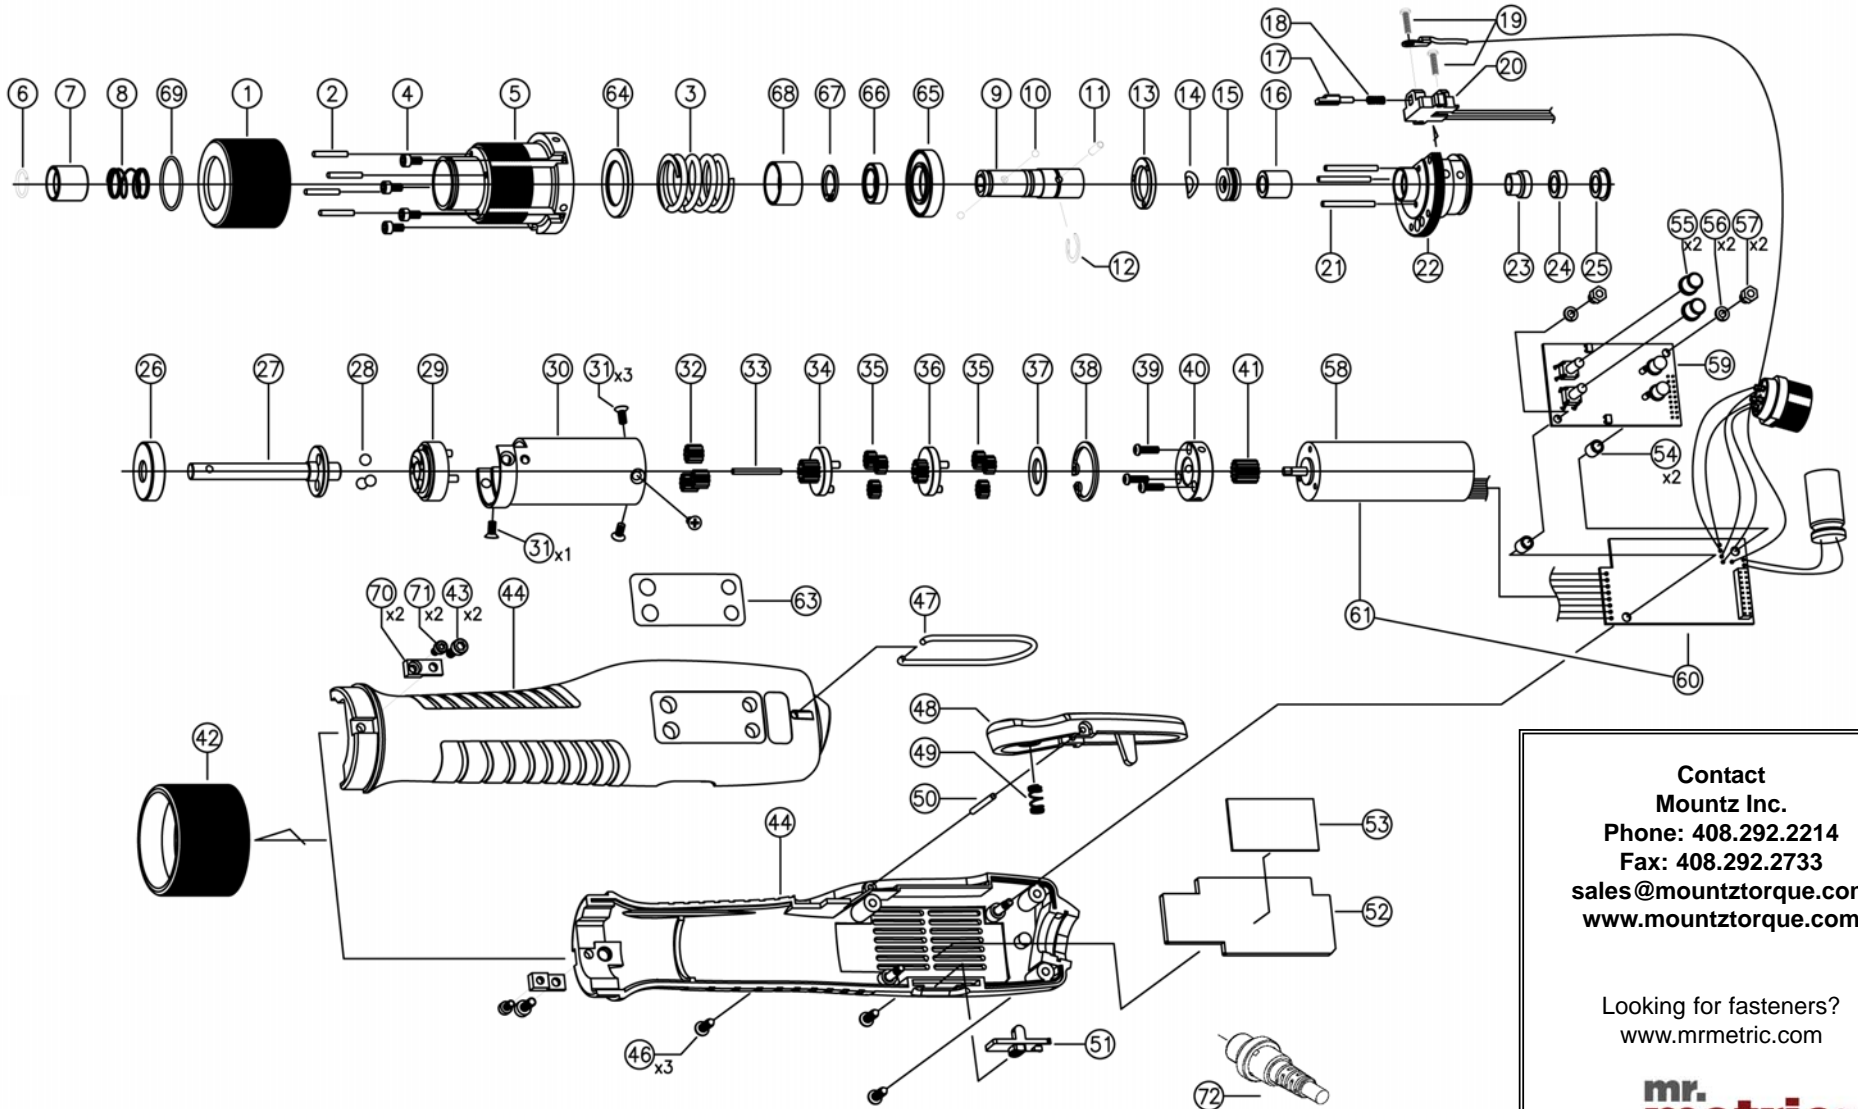

NF450 & NF450 Plus (1/4 F/Hex)

Rev 5.2 1/11/18

Contact
Mountz Inc.
Phone: 408.292.2214
Fax: 408.292.2733
sales@mountztorque.com
www.mountztorque.com

Looking for fasteners?
www.mrmetric.com

NF450 & NF450 Plus (1/4 F/Hex)

Rev 5.3 3/6/18

No.	Part Number	Description	Qty.	Note	No.	Part Number	Description	Qty.	Note
1	14-5000888	ADJUSTER	1		37	14-PFE1947	WASHER	1	
2	14-5000899	ADJUST PIN	1		38	14-PFE1903	SNAP RING	1	
3	14-5000944	TORQUE SPRING (NATURAL)	1		39	14-PSW2216	WRENCH BOLT	3	
4	14-PSW2204	WRENCH BOLT	4		40	14-PFF1839A	MOUNTING FLANGE	1	
5	14-3000989	TOP COVER FOR NF (LEVER)	1		41	14-5000027	MOTOR PINION GEAR	1	
6	14-500111	BIT SOCKET RING	1		42	14-544-0022	HOUSING NUT	1	
7	14-5000892	COLLAR FOR NF LEVER	1		43	14-5001045	WRENCH BOLT	2	
8	14-5000902	COLLAR SPRING FOR NF	1		44	14-3000912	NF HOUSING SET	1	
9	14-5000890	BIT SOCKET A	1		46	14-PSW2602	SCREW	3	
10	220056	STEEL BALL	2		47	14-500680	HOOK	1	
11	14-PAL1231	GEAR HOLDER PIN	1		48	14-3000160	NF LEVER ASS'Y	1	
12	14-PSK1954	C-RING	1		49	14-510250	LEVER SPRING	1	
13	14-5000895	NEEDLE PIN GUIDE	1		50	14-PSK1327	NEEDLE PIN	1	
14	14-5000887	BEND WASHER	1		51	14-PFF1130	SWITCH COVER ASS'Y	1	
15	14-PSK1921	THRUST BEARING	1		52	14-5000135	HEAT SINK	1	
16	14-5000077	OILLESS BEARING	1		53	14-5000143	THERMER SILICON PAD	1	
17	14-3000076	SLIDE BAR ASS'Y	1		54	14-PFF1842A	PCB SUPPORT	2	
18	14-5000064	LIMIT SPRING	1		55	14-5000070	BUTTON CAP	2	
19	14-PSW2211	SCREW	2		56	14-PSW2803	SPRING WASHER	2	
20	14-3000077	SENSOR ASSY (LEVER)	1		57	14-PFF1824	NUT	2	
21	14-5000901	NEEDLE PIN FOR NF450	3		58	14-5000418	BLDC MOTOR	1	
22	14-3000171	BEA. COVER ASS'Y (LEVER)	1		59	14-3000270	CONTROL PCB SET	1	
23	14-5000297	BEARING SUPPORT	1		60	14-3000317	AMP PCB SET (NF450)	1	
24	14-5000376	BALL BEARING (MR106)	1		61	14-3000176	MOTOR SET (NF450)	1	
25	14-5000377	BALL BEARING (MF106)	1		63	14-5000659	WINDOW LABEL (NF STANDARD)	1	
26	14-PFE1319	SLIDE RING	1			14-5000660	WINDOW LABEL(NF PLUS)	1	
27	14-5000084	SHAFT (LEVER)	1		64	14-5000898	TORQUE SPRING WASHER	1	
28	14-5000300	STEEL BALL	3		65	14-5000897	TORQUE SPRING SUPPORTER	1	
29	14-311-0016	CLUTCH ASS'Y (HD450)	1		66	14-5001022	BALL BEARING	1	
30	14-5000147	GEAR CASE FOR NF450	1		67	14-5001026	SNAP RING	1	
31	14-5000665	SCREW	4		68	14-5000889	BEARING HOLDER FOR NF	1	
32	14-5000009	3RD IDLE GEAR	3		69	14-5000904	STOP RING	1	
33	14-PSK1327	NEEDLE PIN OR CENTER PIN	1		70	14-5001027	KEY	2	
34	14-3000170	2ND GEAR HOLDER ASS'Y	1		71	14-5001028	WRENCH BOLT	2	
35	14-5000008	1ST & 2ND IDLE GEAR	6		72	14-PELZ932A	CABLE 6 PIN	1	
36	14-3000175	1ST GEAR HOLDER ASS'Y	1