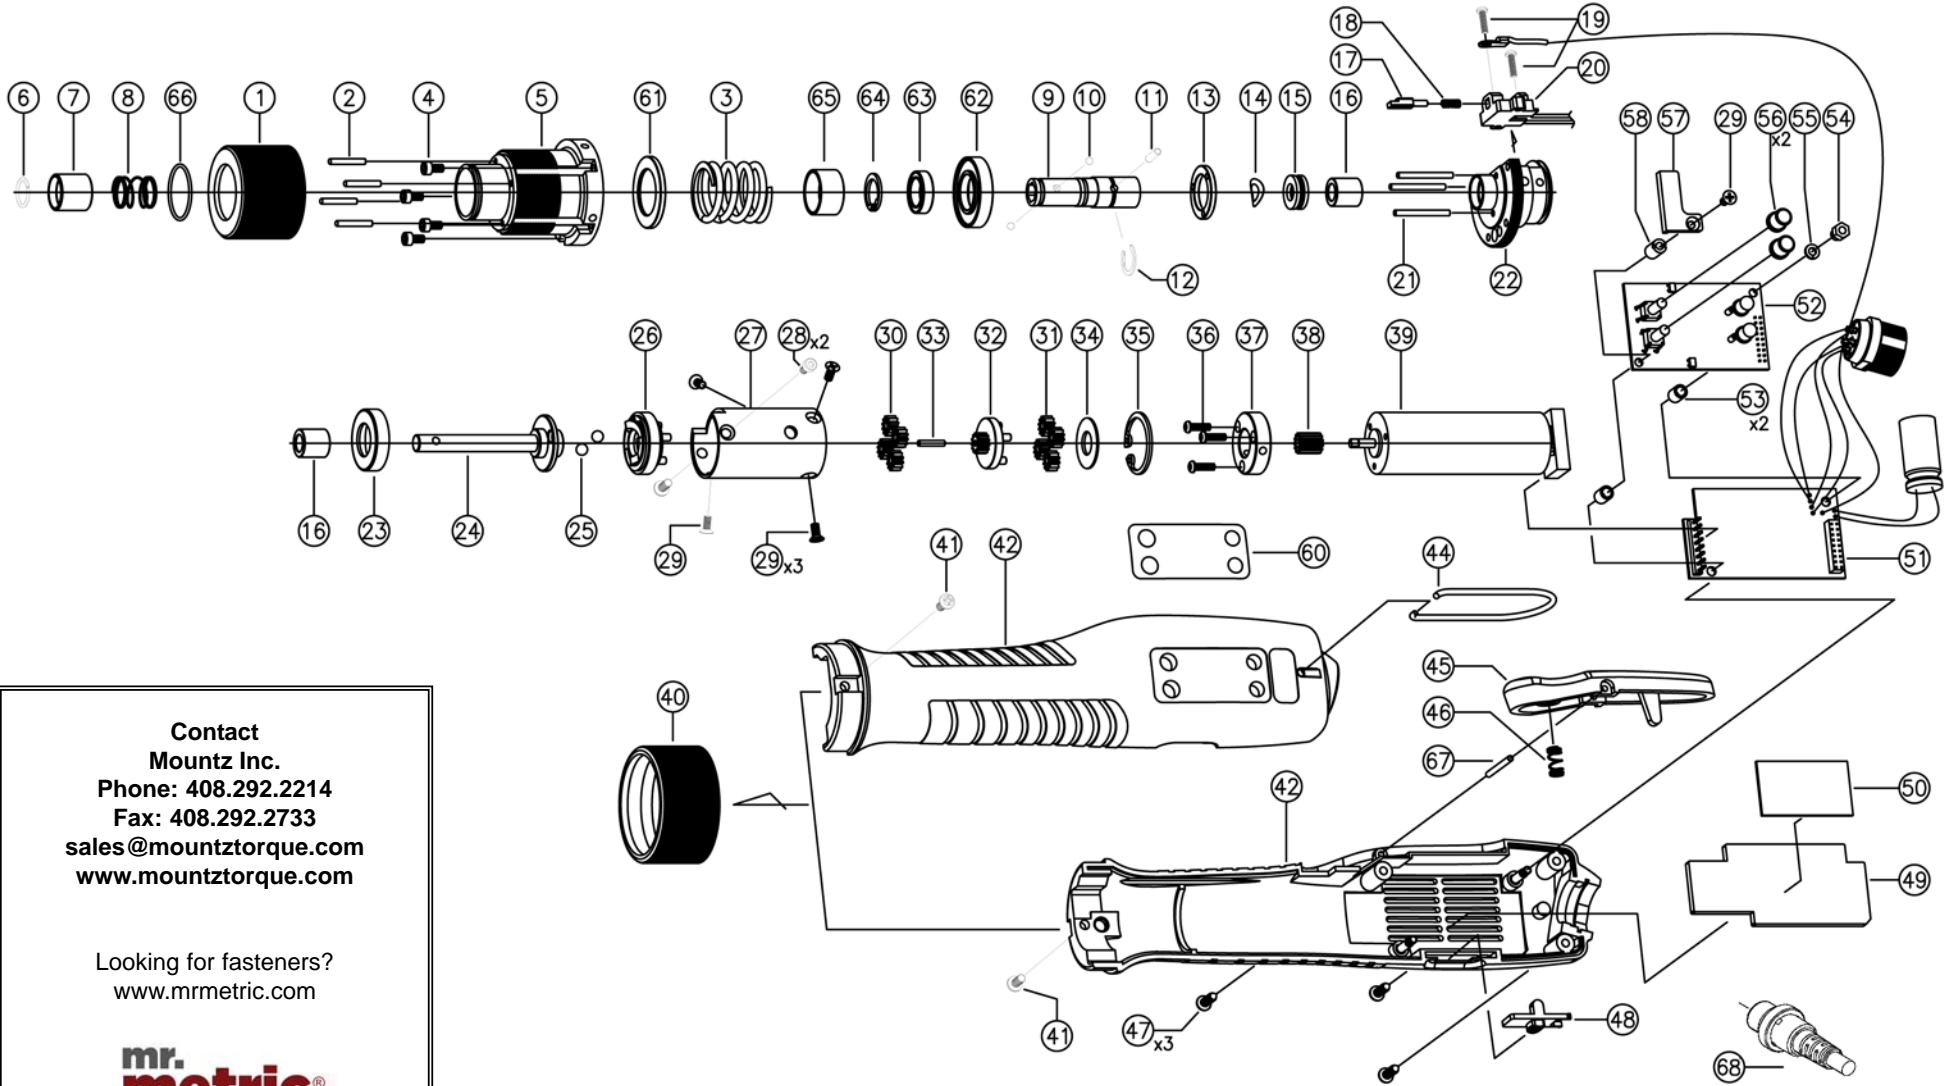

NFT150 & NF150 Plus (1/4 F/Hex)

Rev 5.1 12/24/14

Contact
Mountz Inc.
Phone: 408.292.2214
Fax: 408.292.2733
sales@mountztorque.com
www.mountztorque.com

Looking for fasteners?
www.mrmetric.com

NFT150 & NF150 Plus (1/4 F/Hex)

Rev 5.1 12/24/14

No.	Part Number	Description	Qty.	Note	No.	Part Number	Description	Qty.	Note
1	14-5000888	ADJUSTER	1		35	14-PFE1903	SNAP RING	1	
2	14-5000899	ADJUST PIN	4		36	14-PSW2216	WRENCH BOLT	3	
3	14-5000942	TORQUE SPRING (SILVER)	1		37	14-PFF1839A	MOUNTING FLANGE	1	
4	14-PSW2201	WRENCH BOLT	4		38	14-PFE1235	PINION GEAR (NF150)	1	
5	14-3000989	TOP COVER FOR NF (LEVER)	1		39	14-5000418	BLDC MOTOR	1	
6	14-500111	BIT SOCKET RING	1		40	14-5000893	HOUSING NUT FOR NF150,220	1	
7	14-5000892	COLLAR FOR NF	1		41	14-5000072	SCREW	2	
8	14-5000902	COLLAR SPRING FOR NF	1		42	14-3000912	NF HOUSING SET	1	
9	14-5000890	BIT SOCKET A	1		44	14-500680	HOOK	1	
10	220056	STEEL BALL	2		45	14-3000160	NF LEVER ASS'Y	1	
11	14-PAL1231	GEAR HOLDER PIN	1		46	14-510250	LEVER SPRING	1	
12	14-PSK1954	C-RING	1		47	14-PSW2602	SCREW	3	
13	14-5000895	NEEDLE PIN GUIDE	1		48	14-PFF1130	SWITCH COVER ASS'Y	1	
14	14-5000887	BEND WASHER	1		49	14-5000135	HEAT SINK	1	
15	14-PSK1921	THRUST BEARING	1		50	14-5000143	THERMER SILICON PAD	1	
16	14-5000077	OILLESS BEARING	2		51	14-3000161	AMP PCB SET (NF150,220)	1	
17	14-3000076	SLIDE BAR ASS'Y	1		52	14-3000270	CONTROL PCB SET	1	
18	14-5000064	LIMIT SPRING	1		53	14-PFF1842A	PCB SUPPORT	2	
19	14-PSW2211	SCREW	2		54	14-PFF1824	NUT	1	
20	14-3000077	SENSOR ASSY (LEVER)	1		55	14-PSW2803	SPRING WASHER	1	
21	14-5000900	NEEDLE PIN	3		56	14-5000070	BUTTON CAP	2	
22	14-3000079	BEA. COVER ASS'Y (LEVER)	1		57	14-PFF1719	CONNECTOR LOCK COVER	1	
23	14-PFF1319	SLIDE RING	1		58	14-PFF1824A	SLOT NUT	1	
24	14-5000066	SHAFT (LEVER)	1		60	14-5000661	WINDOW LABEL (NFT)	1	
25	14-PAL1932	STEEL BALL	2		61	14-5000898	TORQUE SPRING WASHER	1	
26	14-3000268	CLUTCH ASS'Y FOR (NF150)	1		62	14-5000897	TORQUE SPRING SUPPORTER	1	
27	14-PFE1201A	GEAR CASE	1		63	14-5001022	BALL BEARING	1	
28	14-PSW2204	WRENCH BOLT	2		64	14-5001026	SNAP RING	1	
29	14-5000665	SCREW	5		65	14-5000889	BEARING HOLDER FOR NF	1	
30	14-5000067	2ND IDLE GEAR (NF150)	4		66	14-5000904	STOP RING	1	
31	14-5000067	1ST IDLE GEAR (NF150)	4		67	14-PSK1327	NEEDLE PIN	1	
32	14-PFE1102	1ST GEAR HOLDER ASS'Y	1		68	14-PELZ932A	CABLE 6 PIN	1	
33	14-PFE1915	CENTER PIN	1						
34	14-PFE1947	WASHER	1