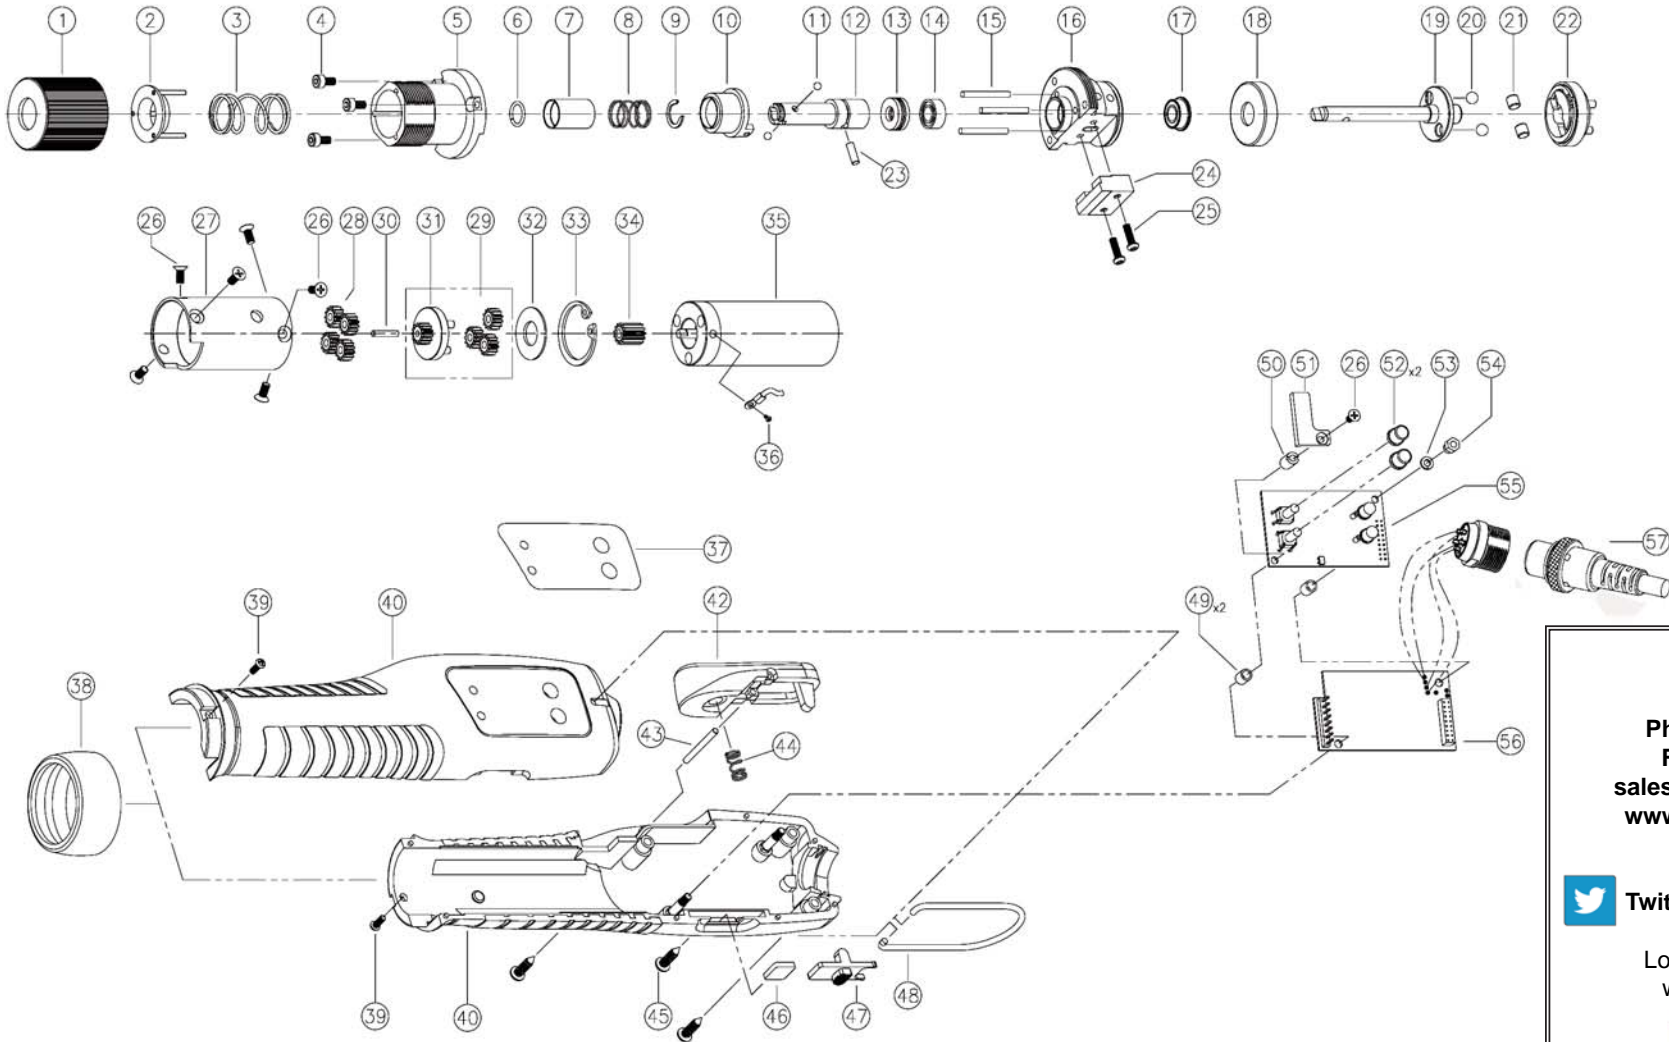

BFT120 ESD Brushless Driver (1/4 F/Hex)

Rev 4.1 5/20/2014

Contact
Mountz Inc.
Phone: 408.292.2214
Fax: 408.292.2733
sales@mountztorque.com
www.mountztorque.com

Twitter: @mountztorque

Looking for fasteners?
www.mrmetric.com

BFT120 ESD Brushless Driver (1/4 F/Hex)

Rev 4.1 5/20/2014

No.	Part Number	Description	Qty.	Notes	No.	Part Number	Description	Qty.
1	14-PFE1801	ADJUSTER	1		35	14-PFF4005A	MOTOR SET	1
2	14-PFE1132	TORQUE SPRING HOLDER ASS'Y	1		36	14-PSW2205	SCREW	1
3	14-PFE1816	TORQUE SPRING (BLACK)	1		37	14-QFF0408A	WINDOW LABEL for BFT	1
	14-PFE1814	TORQUE SPRING (GOLD)	1		38	14-PFF1802	HOUSING NUT	1
4	14-PSW2201	WRENCH BOLT	3		39	14-PSW2202	SCREW	2
5	14-PFE1131	TOP COVER ASSY	1		40	41-3000913	BF HOUSING SET	1
6	14-PFE1973	BIT SOCKET RING	1		42	14-630725	LEVER ASSY	1
7	14-PFE1410	BIT COLLAR	1		43	14-PSK1327	NEEDLE PIN	1
8	14-PFE1964	COLLAR SPRING	1		44	14-510250	LEVER SPRING	1
9	14-PFE1955	C-RING	1		45	14-PSW2602	SCREW	3
10	14-3000030	SLEEVE ASSY	1		46	14-PFF1830	SWITCH LOCK	1
11	220052	STEEL BALL	2		47	14-PFF1130	SWITCH COVER ASSY	1
12	14-PFE1412	BIT SOCKET A	1		48	14-500680	HOOK	1
13	14-PFE1920	THRUST BEARING	1		49	14-PFF1842A	PCB SUPPORT	2
14	14-PFE1907	BALL BEARING	1		50	14-PFF1824A	NUT(SLOT)	1
15	14-PFE1327	NEEDLE PIN	3		51	14-PFF1719	CONNECTOR LOCK COVER	1
16	14-PFE1118	BEARNG COVER ASSY (LEVER)	1		52	14-PFF1723	BUTTON CAP	2
17	14-PFE1908	BALL BEARING (MF105)	1		53	14-PSW2803	SPRING WASHER	1
18	14-PFE1319	SLIDE RING	1		54	14-PFF1824	NUT	1
19	14-PFE1302	SHAFT (LEVER)	1		55	14-3000447	CONTROL PCB SET	1
20	14-PAL1932	STEEL BALL	2		56	14-PFFZ537A	AMP PCB SET V 1.03.02 FOR AS*	1
21	14-PFE1910	ROLLER	2		57	14-PELZ932A	CABLE 6PIN (3M, STANDARD)	1
22	14-PFE1106	CLUTCH ASSY B	1					
23	14-PFE1413	HOLDER PIN	1					
24	14-PFFZ511A	SENSOR ASSY [LEVER]	1					
25	14-PSW2211	SCREW (M PHILIPS M2.3x8L)	2					
26	14-PSW2207	SCREW (M PHILIPS M2.6x6L)	7					
27	14-PFE1201A	GEAR CASE	1					
28	14-PFE1212	2ND IDLE GEAR B (14T)	4					
29	14-PFE1217	1ST IDLE GEAR B (13T)	3					
30	14-PFE1915	CENTER PIN	1					
31	14-PFE1103	1ST GEAR HOLDER ASSY B	1					
32	14-PFE1947	WASHER	1					
33	14-PFE1903	SNAP RING (R21)	1					
34	14-PFE1236	PINION GEAR B	1					

* Please include model name BFT120 when ordering