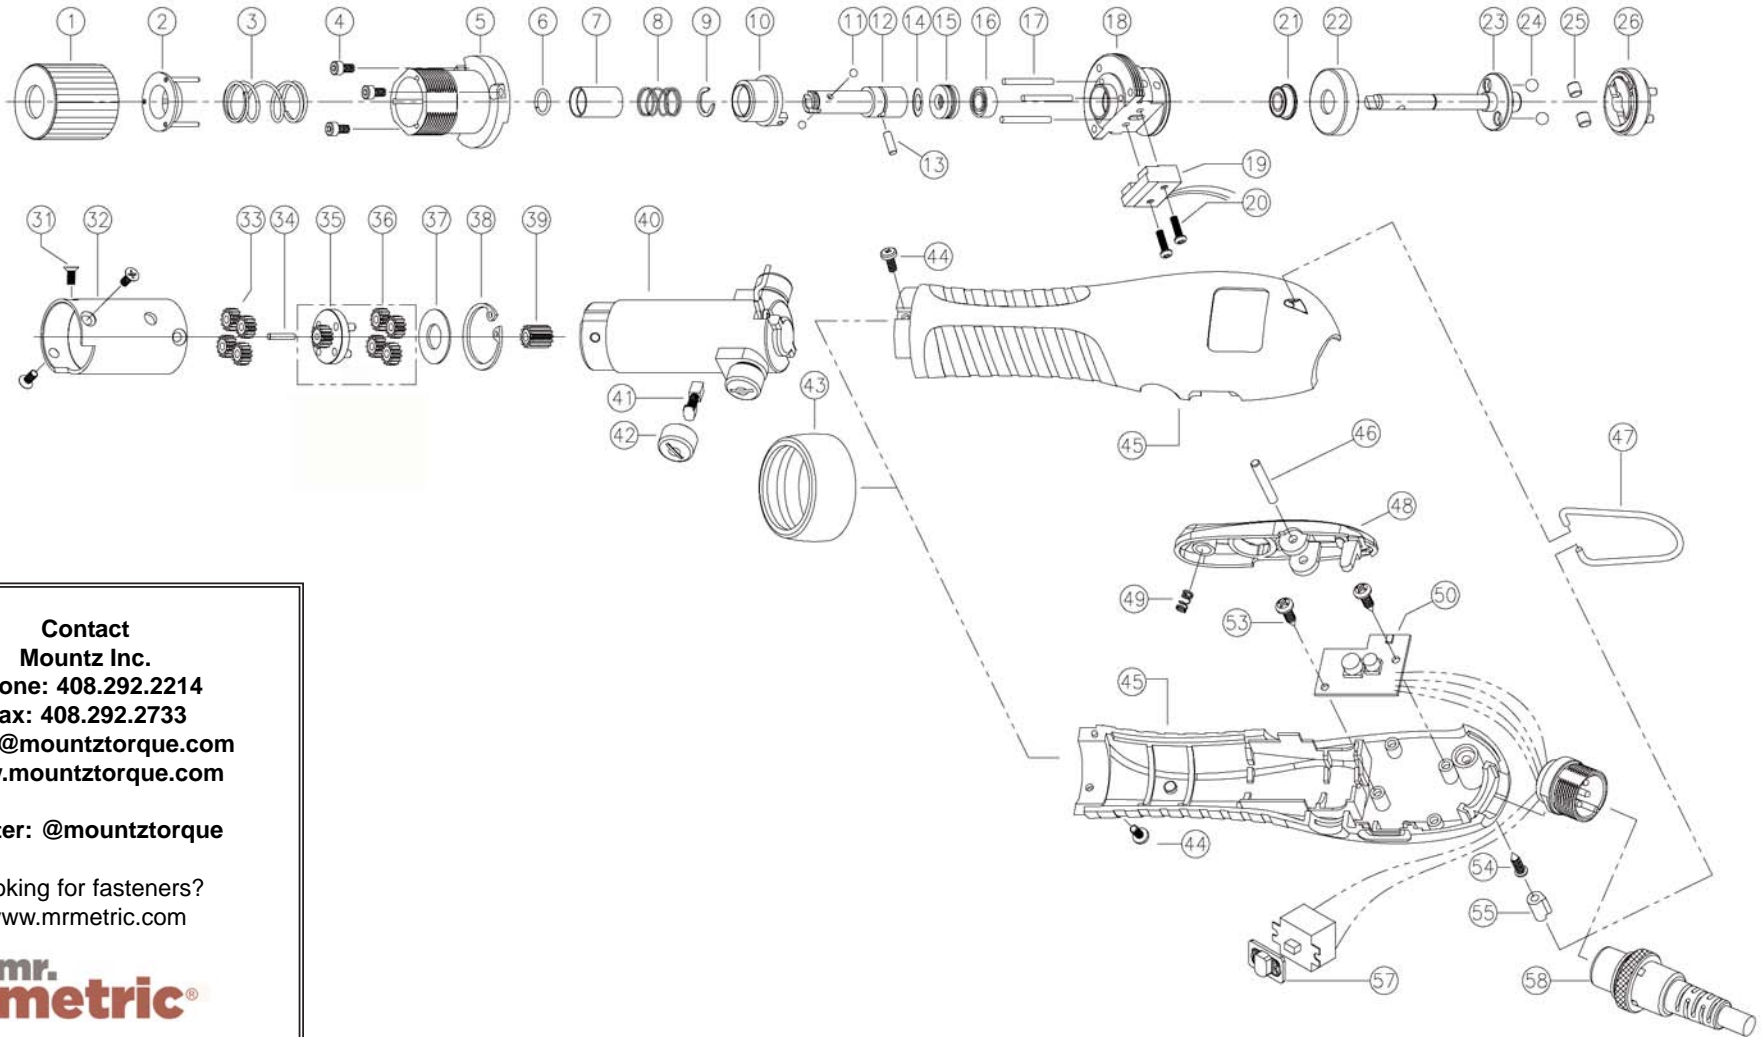

EF120-A ESD Electric Driver (1/4 F/Hex)

Rev 2.2 5/5/15

Contact

Mountz Inc.

Phone: 408.292.2214

Fax: 408.292.2733

sales@mountztorque.com

www.mountztorque.com

Twitter: @mountztorque

Looking for fasteners?

www.mrmetric.com

**mr.
metric**®

EF120-A ESD Electric Driver (1/4 F/Hex)

Rev 2.2 5/5/15

No.	Part Number	Description	Qty.	No.	Part Number	Description	Qty.
1	14-PFE1801	Torque Adjuster	1	38	14-PFE1903	Snap Ring	1
2	14-PFE1132	Torque Spring Holder Assembly	1	39	14-PFE1235	Pinion Gear	1
3	14-PFE1816	Torque Spring Black	1	40	14-PEF4005	Motor Assembly	1
	14-PFE1815	Torque Spring Silver	1	41	14-PEF4100	Carbon Brush	2
4	14-PSW2201	Wrench Bolt (M Hex M2.5x5L)	3	42	14-510660	Brush Cap	2
5	14-PFE1131	Top Cover Assembly	1	43	14-PEF1802	Housing Nut	1
6	14-PFE1973	Bit Socket (for 1/4 Hex Drive)	1	44	14-PSW2206	Screw Phillips M2.6x5L	2
7	14-PFE1410	Bit Collar (for 1/4 Hex Drive)	1	45	14-3000925	EF Housing Set - ESD (Black)	1
8	14-PFE1964	Collar Spring (for 1/4 Hex Drive)	1	46	14-PEF1840	Lever Pin	1
9	14-PFE1955	C-Ring	1	47	14-PEK1803	Hook	1
10	14-3000030	Sleeve Assembly EF V3	1	48	14-3000103	Lever Assembly	1
11	220052	Steel Ball 1.5 (for 1/4 Hex Drive)	2	49	14-510250	Lever Spring	1
12	14-PFE1412	Bit Socket (for 1/4 Hex Drive)	1	50	14-3000108	Control Set EF (Lever)	1
13	14-PFE1413	Holder Pin 2.5x7.5L	1	52	14-510280	Lever Pin	1
14	14-PFE1946	Bend Washer	1	53	14-520476	Screw	2
15	14-PFE1920	Thrust Bearing	1	54	14-502302	Screw Torx 3x12L	1
16	14-PFE1907	Ball Bearing	1	55	14-PEF1836A	Insert (ESD)	1
17	14-PFE1327	Needle Pin 2x19.55L	3	57	14-PAL1130	Switch Cover Assembly	1
18	14-PFE1118	Bearing Cover Assembly (Lever)	1	58	14-PELZ932A	Cable 6 Pin (3m Standard)	1
19	14-3000036	Sensor Assembly (Lever)	1				
20	14-PSW2211	Screw Phillips M2.3x8L	2				
21	14-PFE1908	Ball Bearing	1				
22	14-PFE1319	Slide Ring	1				
23	14-PFE1302	Shaft (Lever)	1				
24	14-PAL1932	Steel Ball	2				
25	14-PFE1910	Roller	2				
26	14-PFE1105	Clutch Assembly	1				
31	14-PSW2207	Screw Phillips M2.6x6L	3				
32	14-PFE1201A	Gear Case	1				
33	14-PFE1211	2nd Idle Gear	4				
34	14-PFE1915	Center Pin	1				
35	14-PFE1102	Gear Holder Assembly	1				
36	14-PFE1216	1st Idle Gear 12T	4				
37	14-PFE1947	Washer	1