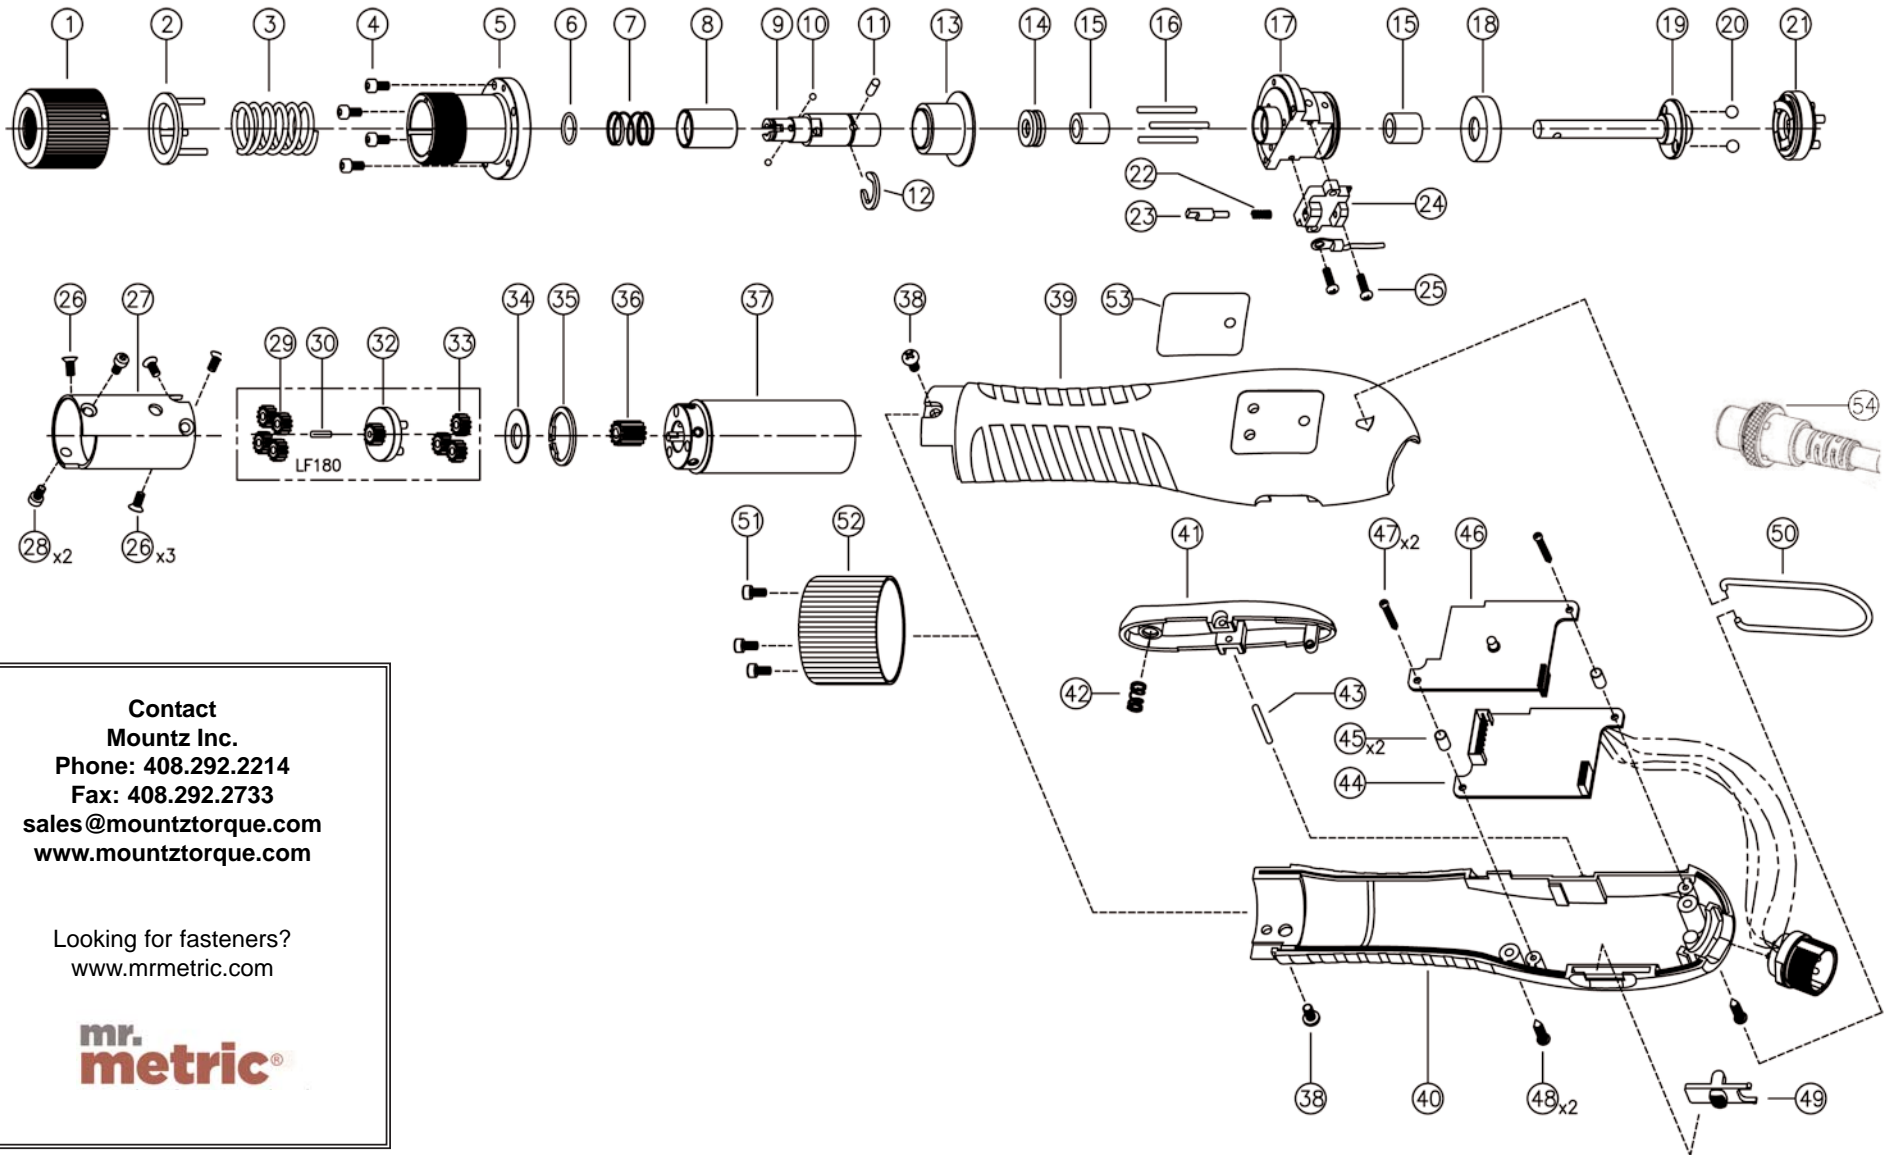

LF180-A ESD Electric Driver (1/4 F/Hex)

Rev 1.0 5/2/13

Contact
Mountz Inc.
Phone: 408.292.2214
Fax: 408.292.2733
sales@mountztorque.com
www.mountztorque.com

Looking for fasteners?
www.mrmetric.com

mr.
metric®

LF180-A ESD Electric Driver (1/4 F/Hex)

Rev 1.0 5/2/13

No.	Part Number	Description	Qty.	No.	Part Number	Description	Qty.
1	14-5000495	ADJUSTER	1	36	14-PFE1236	PINION GEAR B	1
2	14-3000705	TORQUE SPRING HOLDER ASS'Y	1	37	14-3000702	MOTOR ASSY	1
3	14-5000549	TORQUE SPRING (SILVER)	1	38	14-5000072	SCREW	2
4	14-PSW2204	WRENCH BOLT	4	39	14-5000562	LF UPPER HOUSING	1
5	14-3000704	TOP COVER ASSY	1	40	14-5000563	LF LOWER HOUSING	1
6	14-PAL1973	BIT SOCKET RING	1	41	14-3000729	LEVER ASS'Y	1
7	14-5000063	COLLAR SPRING	1	42	14-510250	LEVER SPRING	1
8	14-5000060	COLLAR A	1	43	14-PSK1327	NEEDLE PIN	1
9	14-PSK1401	BIT SOCKET A	1	44	14-3000737	AMP PCB SET	1
10	14-PAL1928	STEEL BALL [2]	2	45	14-5000125	PCB SUPPORTER (MINI)	2
11	14-PAL1231	GEAR HOLDER PIN	1	46	14-3000736	CPU PCB ASSY	1
12	14-PSK1954	C-RING	1	47	14-PSW2601	SCREW	2
13	14-5000498	SLEEVE FOR LF	1	48	14-PSW2602	SCREW	2
14	14-PSK1921	THRUST BEARING	1	49	14-PFF1130	SWITCH COVER ASSY	1
15	14-5000077	OILLESS BEARING	2	50	14-PAL1803	HOOK	1
16	14-PSK1327	NEEDLE PIN	3	51	14-PSW2201	WRENCH BOLT	3
17	14-3000708	BEA. COVER ASS'Y (LEVER)	1	52	14-5000496	HOUSING NUT FOR LF	1
18	14-PFF1319	SLIDE RING	1	53	14-5000715	DRIVER LABEL	1
19	14-5000066	SHAFT (LEVER)	1	54	14-PELZ932A	Cable 6Pin (3M, Standard)	1
20	14-PAL1932	STEEL BALL	2				
21	14-3000169	CLUTCH ASS'Y (LF180)	1				
22	14-5000064	LIMIT SPRING	1				
23	14-3000076	SLIDE BAR ASS'Y	1				
24	14-3000077	SENSOR ASS'Y (LEVER)	1				
25	14-PSW2211	SCREW	2				
26	14-5000665	SCREW	4				
27	14-5000491	GEAR CASE	1				
28	14-PSW2201	WRENCH BOLT	2				
29	14-PFE1212	2ND IDLE GEAR B	4				
30	14-PFE1915	CENTER PIN	1				
32	14-PFE1103	1ST GEAR HOLDER ASSY B	1				
33	14-5000134	1ST IDLE GEAR	3				
34	14-PFE1947	WASHER	1				
35	14-PFE1903	SNAP RING	1