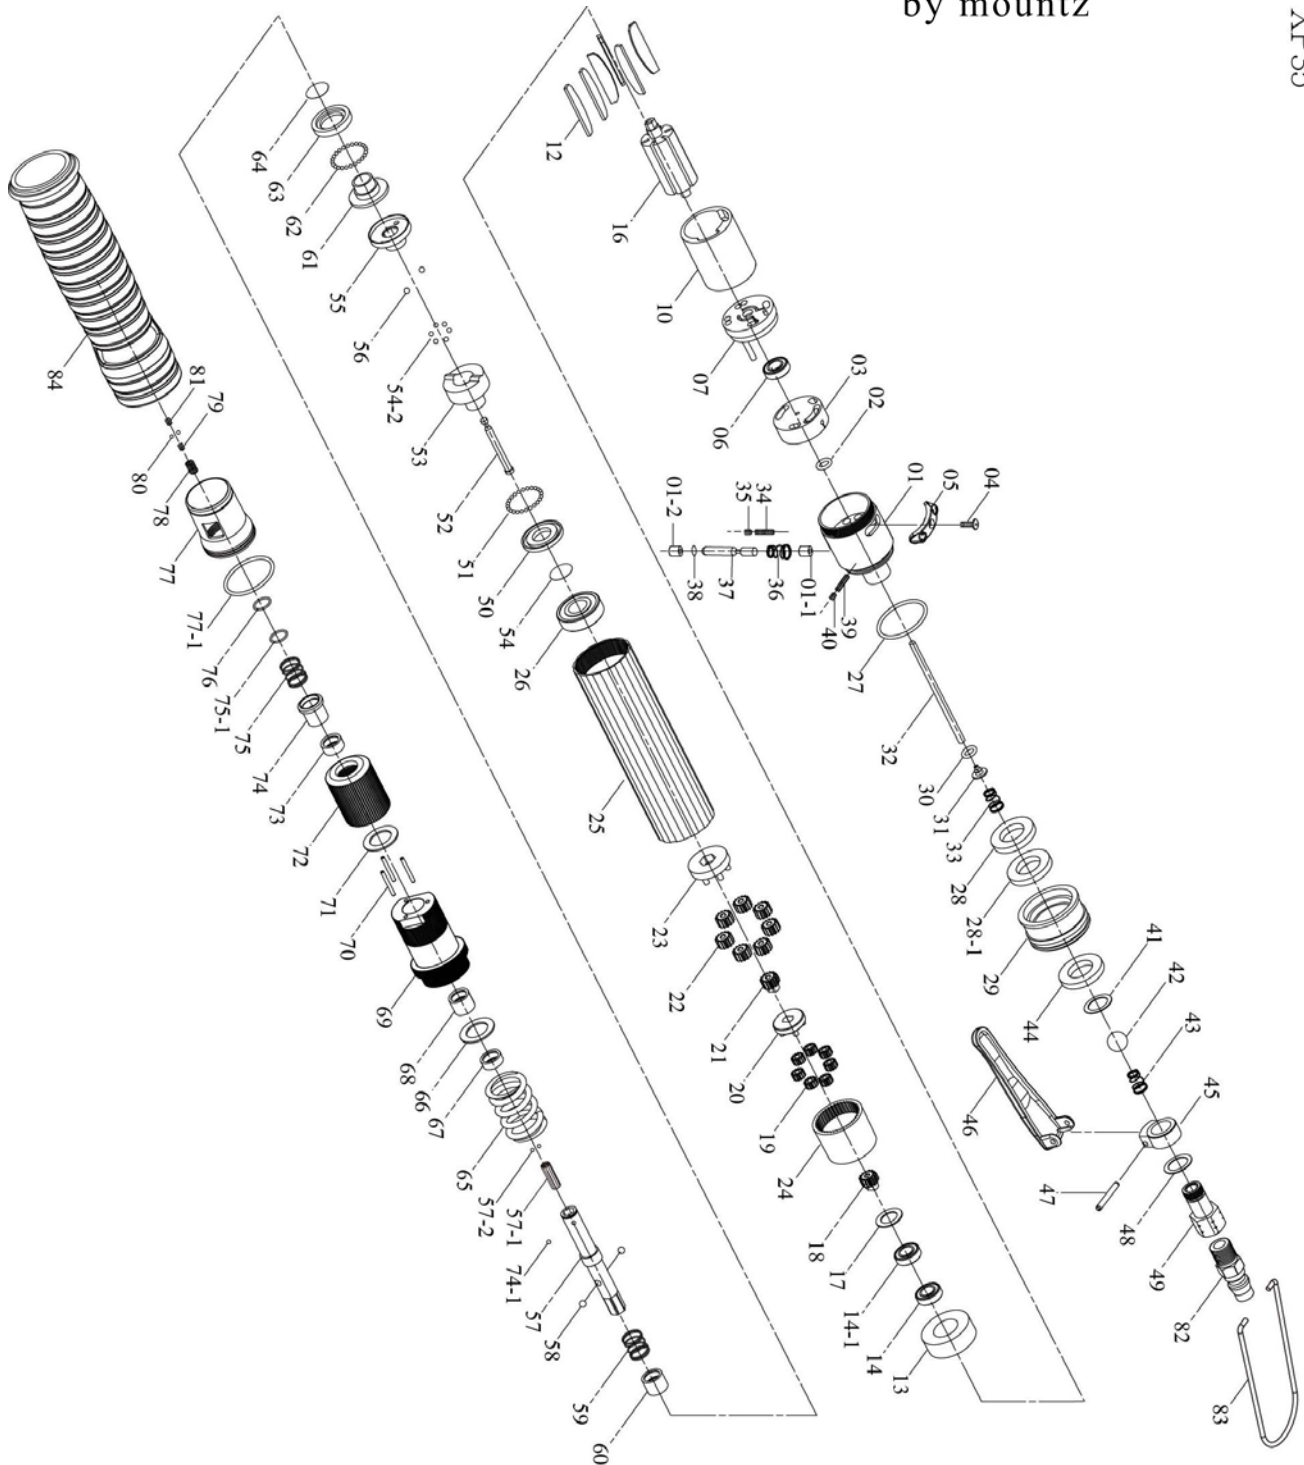

PNEUMATIC SCREWDRIVER MODEL NO.

XP35

flexPower

by mountz

XP35

www.mountztorque.com

PNEUMATIC SCREWDRIVER MODEL NO.

XP35

No.	Part No.	Part Name	Q'ty	No.	Part No.	Part Name	Q'ty
1	63-5A3102	End Housing (Black)	1	47	63-7S2202	Roll pin	1
1-1	63-2S3010	Inner Bushing	1	48	63-2Q5001	O Ring	1
1-2	63-2S3001	Outer Bushing	1	49	63-2S2010	Air Inlet Bushing [PT]	1
2	63-7Q2005	O Ring	1	49	63-2S6005	Air Inlet Bushing [PS]	1
3	63-2P3000	Valve	1	49	63-2S2007	Air Inlet Bushing [NPT]	1
4	63-7S2100	Set Screw And Washer	1	50	63-2S2103	Retainer	1
5	63-2L3028	Switch (Iron)	1	51	63-7S2102	Ball	28
6	63-7S2001	Ball Bearing	1	52	63-3S2001	Pilot Pin	1
7	63-1S3001	End Plate	1	53	63-3S2211	Rear Clutch	1
10	63-1P3005	Cylinder	1	54	63-6N2006	C Ring	1
12	63-1P3046-S	Oil-Free Blade	6	54-2	63-7S2102	Ball	6
13	63-1P3067	Front Plate	1	55	63-3S2219	Center Clutch	1
14	63-7S2002	Ball Bearing	1	56	63-7S2112	Ball	2
14-1	63-7S2007	Ball Bearing	1	57	63-3S7055	Anvil	1
16	63-1S3045	Rotor	1	57-1	63-7Q2002	Regulate Screw	1
17	63-2S5121	Washer	1	57-2	63-7S2102	Ball	2
18	63-1G6280	21T Main Gear	1	58	63-7S2105	Ball	2
19	63-1P2102	10T Plant Gear	7	59	63-6N2110	Spring	1
20	63-1P6294	Third Gear Cage	1	60	63-3S2226	Slide Base	1
21	63-1P2271	21T Main Gear	1	61	63-3S2222	End Clutch	1
22	63-1P2102	10T Plant Gear	7	62	63-7S2102	Ball	22
23	63-1P6297	Third Gear Cage	1	63	63-3S2231	Ball Race	1
24	63-1S2061	Internal Gear	1	64	63-6N3100	C Ring	1
25	63-5A3009	Center Housing (Black)	1	65	63-6N3013	Torque Spring	1
26	63-7S5003	Ball Bearing	1	66	63-2S7121	Washer	1
27	63-7Q2015	O Ring	1	67	63-3S2102	Bushing	1
28	63-2S2104	Washer	1	68	63-2S2240	Anvil Bushing	1
28-1	63-2P3010	Silencer	1	69	63-3A2203	Clutch Housing	1
29	63-2A3005	Exhaust Deflector	1	70	63-6S2011	Needle Pin	3
30	63-7Q2007	O Ring	1	71	63-3S3101	Regulation Washer	1
31	63-6S2020	Valve Plate	1	72	63-3A3001	Torque Ring	1
32	63-6S2009	Operating Rod	1	73	63-3S2118	Bushing	1
33	63-6N2101	Cone Spring	1	74	63-5S2009	Bit Slide Sleeve [PULL]	1
34	63-6S2031	Screw	1	74-1	63-7S3107	Ball	1
35	63-7S2113	Screw	1	75	63-6N2003	Spring	1
36	63-6N2133	Spring	1	75-1	63-2S2109	Washer	1
37	63-2S2021	Valve Pin	1	76	63-6N2001	C Ring	1
38	63-7Q2003	O Ring	1	77	63-5A3511	Torque Cover (Black)	1
39	63-6S2031-1	Screw	1	77-1	63-2Q2003	O Ring	1
40	63-7S2113	Screw	1	78	63-6N3102	Spring	1
41	63-7Q6100	O Ring	1	79	63-7S2111	Screw	1
42	63-7S2109	Ball	1	80	63-7S2102	Ball	2
43	63-6N2105	Cone Spring	1	81	63-7S2111	Screw	1
44	63-2P3020	Silencer	1	82	63-2U3004	Air House Nipple	1
45	63-5A2001	Lever Set	1	83	63-5N3003	Suspension Ring	1
46	63-5L3102	Lever	1	84	63-5L3008	Soft Cover (Black)	1