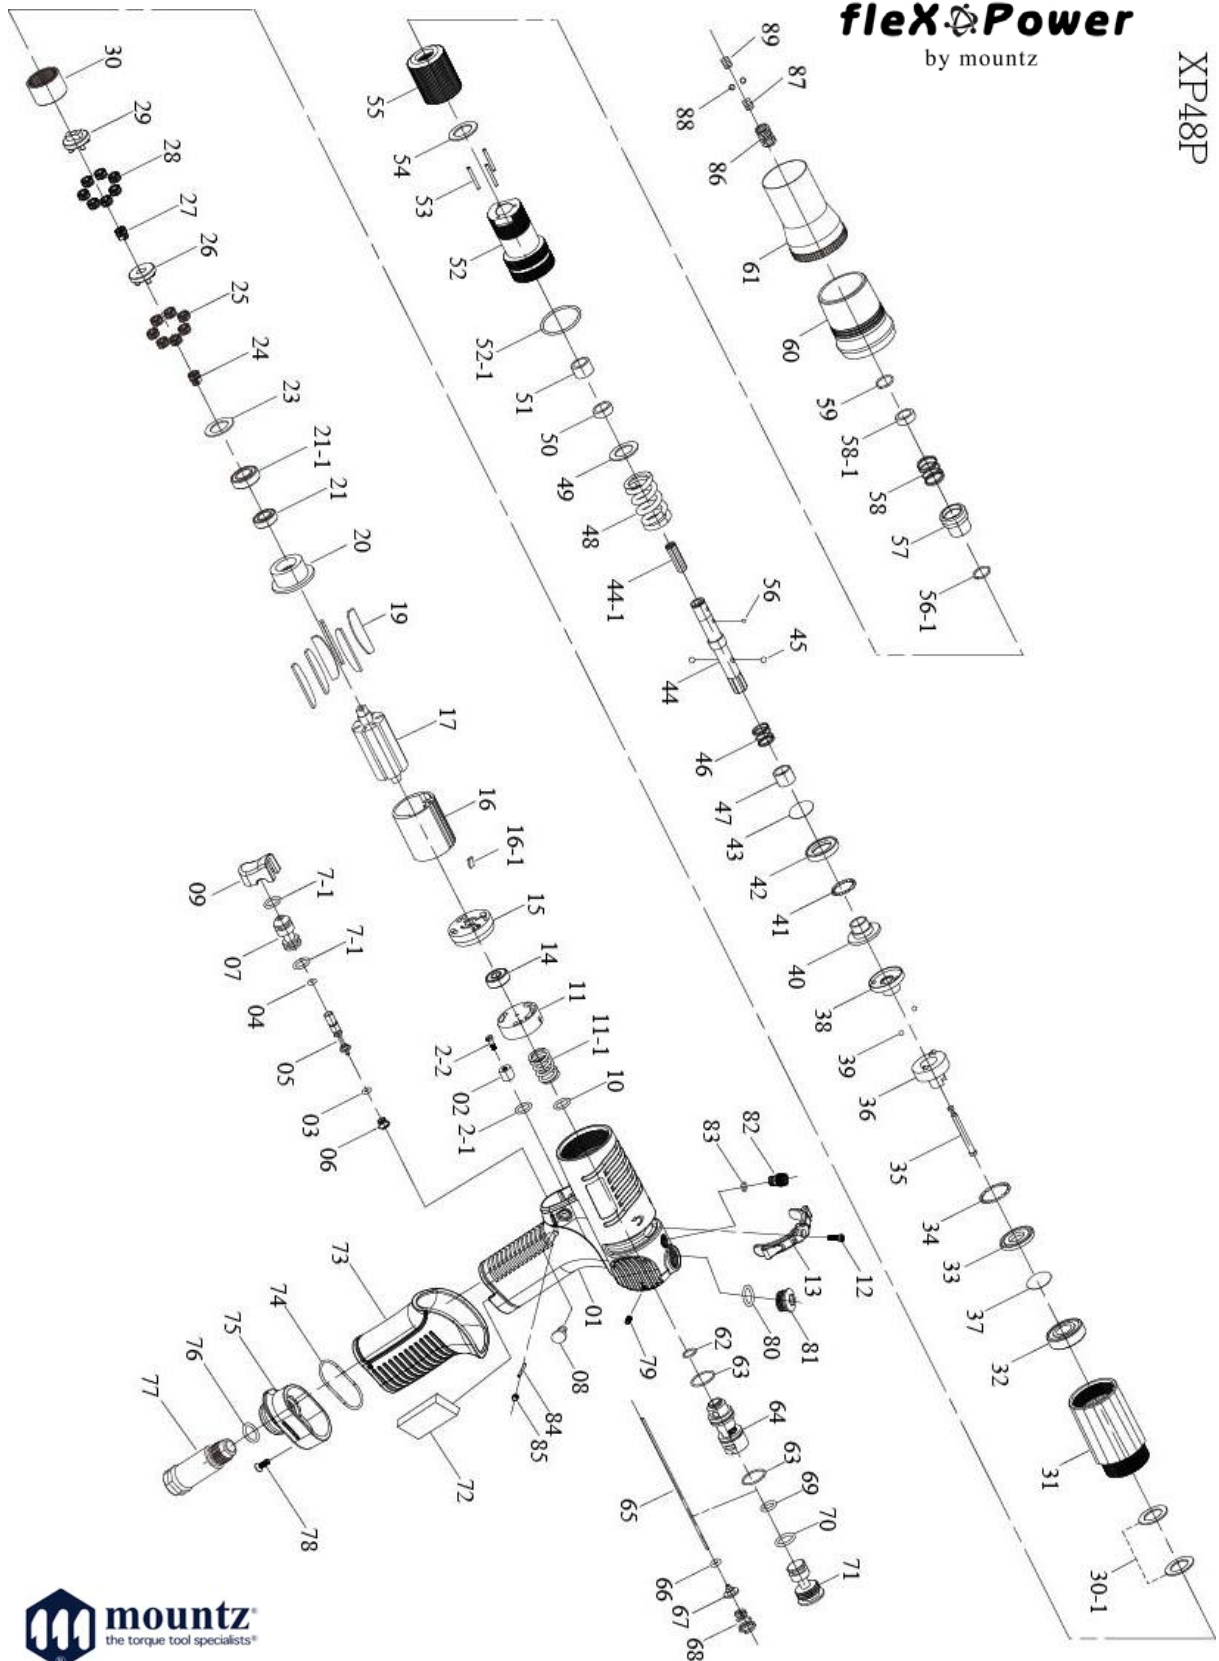

PNEUMATIC SCREWDRIVER MODEL NO.

XP48P

flexPower
by mountz

XP48P

www.mountztorque.com

PNEUMATIC SCREWDRIVER MODEL NO.

XP48P

No.	Part No.	Part Name	Q'ty	No.	Part No.	Part Name	Q'ty
1	63-5L2032	Pistol Housing (Black)	1	45	63-7S2105	Ball	2
2	63-2C2002	Blank Cap	1	46	63-6N5110	Spring	1
2-1	63-7Q2008	O Ring	1	47	63-3S2227	Slide Base	1
2-2	63-7S2106-1	Screw	1	48	63-6N5001	Torque Spring	1
3	63-7Q2006	O Ring	1	49	63-2S5121	Washer	1
4	63-7Q6112	Valve O-Ring	1	50	63-3S2101	Bushing	1
5	63-6S2023	Valve Pin	1	51	63-2S2241	Anvil Bushing	1
6	63-6N2116	Spring	1	52	63-3A5202	Clutch Housing	1
7	63-6S2027	Valve Bushing	1	52-1	63-2Q2003	O Ring	1
7-1	63-7Q2023	O Ring	2	53	63-6S2012	Needle Pin	3
8	63-5L2111	Cap	2	54	63-3S5101	Regulation Washer	1
9	63-5L2701	Button (Black)	1	55	63-3A6001	Torque Ring	1
10	63-7Q2011	Valve O-Ring	1	56	63-7S3107	Ball	1
11	63-6S6104	Valve	1	56-1	63-3S2122	Bushing	1
11-1	63-6N5006	Spring	1	57	63-5S2009	Bit Slide Sleeve [PULL]	1
12	63-7S2107	Set Screw And Washer	1	58	63-6N2003	Spring	1
13	63-2L6026	Switch (Iron)	1	58-1	63-2S2109	Washer	1
14	63-7S5001	Ball Bearing	1	59	63-6N2001	C Ring	1
15	63-1S6001-A	End Plate	1	60	63-5A3212	Housing Cap	1
16	63-1P6005	Cylinder	1	61	63-5A6516	Torque Cover (Black)	1
16-1	63-2S2023	Key	1	62	63-7Q2008	O Ring	1
17	63-1S6045	Rotor	1	63	63-7Q6104	O Ring	2
19	63-1P6052	Oil-Free Blade	6	64	63-6S2101	Valve Ring	1
20	63-1P6065	Front Plate	1	65	63-6S2005	Operating Rod	1
21	63-7S2002	Ball Bearing	1	66	63-7Q2006	O Ring	1
21-1	63-7S2007	Ball Bearing	1	67	63-6S2021	Valve Plate	1
23	63-2S5121	Washer	1	68	63-6N2107	Cone Spring	1
24	63-1G6280	21T Main Gear	1	69	63-7Q6103	O Ring	1
25	63-1P2102	10T Plant Gear	7	70	63-2Q5001	O Ring	1
26	63-1P6294	Third Gear Cage	1	71	63-2S2013	Screw Cap	1
27	63-1G6271	21T Main Gear	1	72	63-2P3040	Silencer	1
28	63-1P6111	10T Plate Gear	7	73	63-5L6201	Pistol Cover	1
29	63-1P6296	Third Gear Cage	1	74	63-2Q2003	O Ring	1
30	63-1S2061	Internal Gear	1	75	63-2A6002	Exhaust Deflector	1
30-1	63-2S2201	Washer	2	76	63-2Q5001	O Ring	1
31	63-5A6041	Front Housing	1	77	63-2S2050	Air Inlet Bushing [PS]	1
32	63-7S6003	Ball Bearing	1	77	63-2S2052	Air Inlet Bushing [NPT]	1
33	63-2S6103	Retainer	1	78	63-7S2115	Screw	1
34	63-7S2102	Ball	32	79	63-7S2113	Screw	2
35	63-3S5001	Pilot Pin	1	80	63-2Q5001	O Ring	1
36	63-3S5211	Rear Clutch	1	81	63-2S2011-AL	Screw Cap	1
37	63-6N2006	C Ring	1	82	63-7s2122	Screw	1
38	63-3S5217	Center Clutch	1	83	63-7Q2020	O Ring	1
39	63-7S2112	Ball	2	84	63-7S5205	Pin	1
40	63-3S5221	End Clutch	1	85	63-7S2113	Screw	2
41	63-7S2102	Ball	25	86	63-6N6001	Spring	1
42	63-3S5231	Ball Race	1	87	63-7S2111	Screw	1
43	63-6N2006	C Ring	1	88	63-7S2102	Ball	2
44	63-3S5032	Anvil [PULL]	1	89	63-7S2111	Screw	1
44-1	63-7Q2002	Regulate Screw	1				