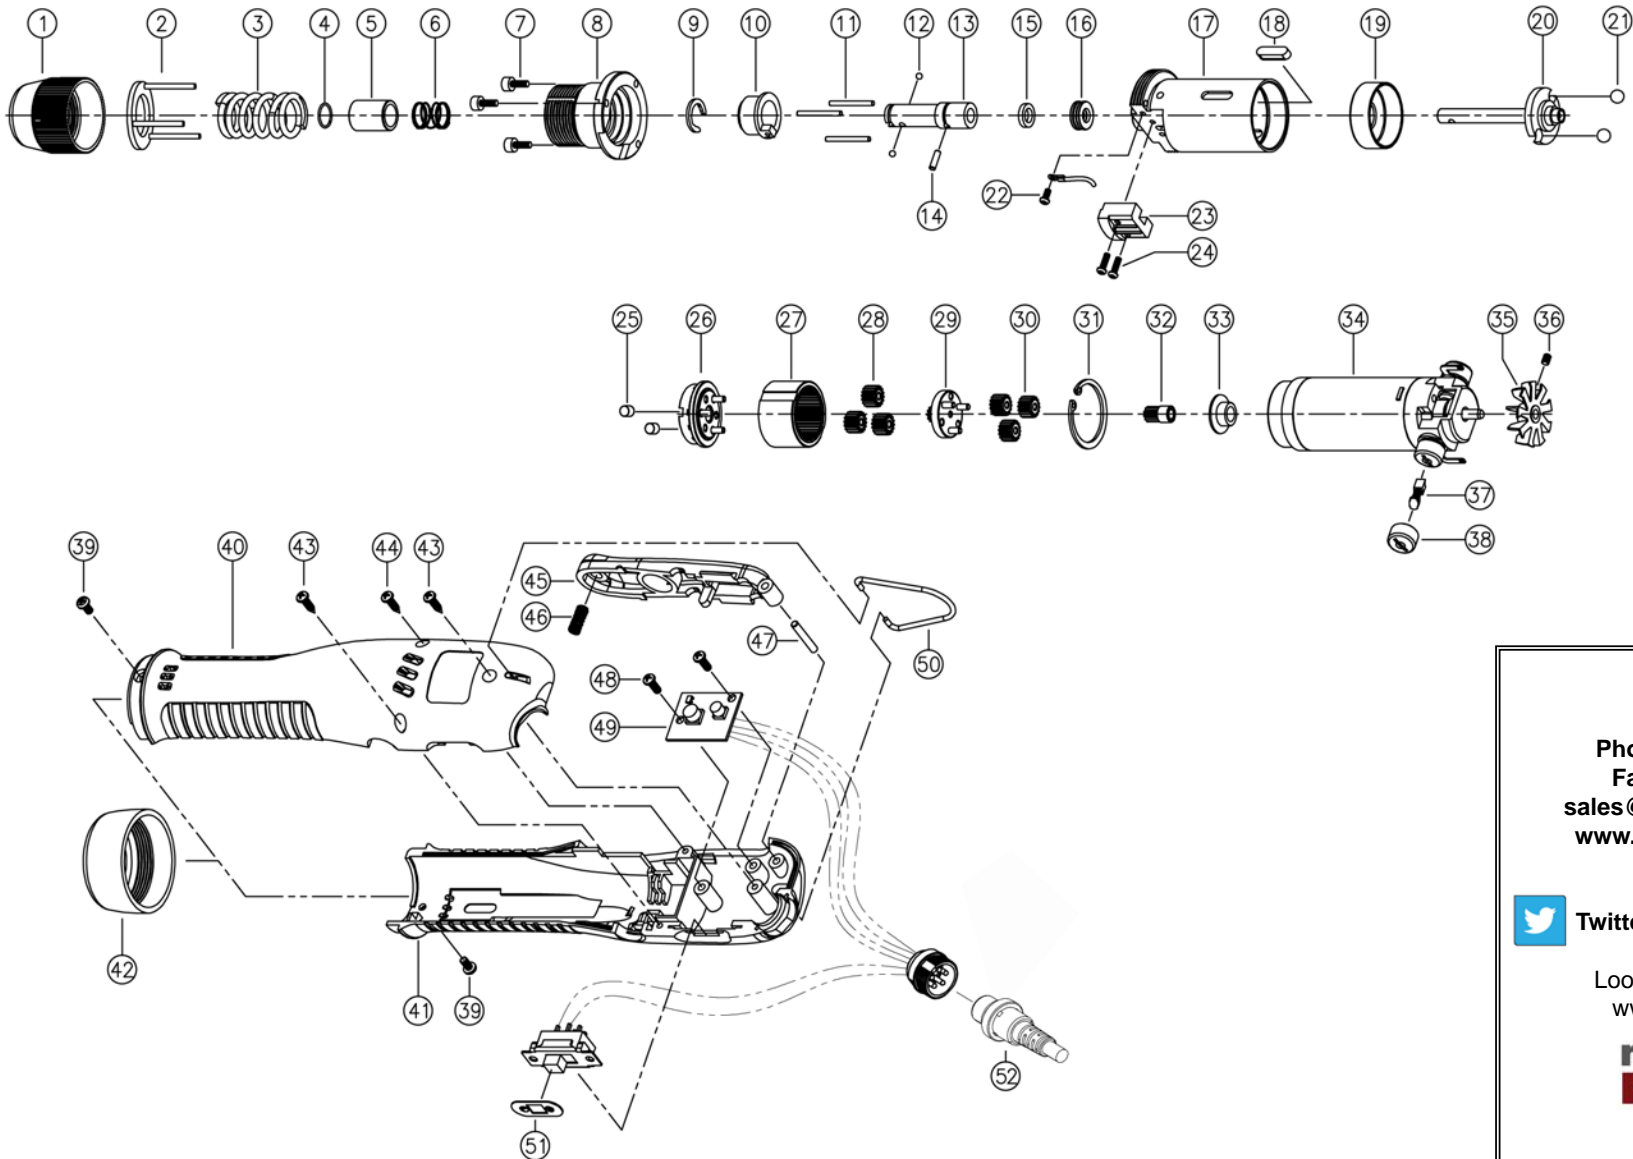

K250-A ESD, K350-A ESD & K450-A ESD Models (1/4 F/Hex)

Rev 3.6 3/27/2014

**Contact
Mountz Inc.**
Phone: 408.292.2214
Fax: 408.292.2733
sales@mountztorque.com
www.mountztorque.com

Twitter: @mountztorque

Looking for fasteners?
www.mrmetric.com

**mr.
metric®**

K250-A ESD, K350-A ESD & K450-A ESD Models (1/4 F/Hex)

Rev 3.6 3/27/2014

No.	Part Number	Description	Qty.	Ref	No.	Part Number	Description	Qty.	Ref
1	14-PKK1801	ADJUSTER	1		33	14-PKK1820	WASHER	1	
2	14-508130	TORQUE SPRING HOLDER ASSY	1		34	14-520600	MOTOR ASSY	1	
3	14-520230	TORQUE SPRING (SILVER 2.5)	1	K250-A, K350-A & K450-A	35	14-520150	FAN	1	
	14-520235	TORQUE SPRING BRONZE)	1	K250-A	36	14-510480	SET SCREW	1	
	14-520220	TORQUE SPRING (GOLD)	1	K350-A & K450-A	37	14-510650	CARBON BRUSH PACK (2PCS)	2	
	14-520210	TORQUE SPRING (BLACK)	1	K450-A	38	14-510660	BRUSH CAP	2	
4	14-500111	BIT SOCKET RING	1		39	14-520480	SCREW	2	
5	14-520011	BIT COLLAR	1		40	14-520172	UPPER HOUSING (FOR ESD MODELS)	1	
6	14-520621	COLLAR SPRING	1		41	14-520182	LOWER HOUSING (FOR ESD MODELS)	1	
7	14-PSW2204	WRENCH BOLT (M,HEX,M2.5x8L)	3		42	14-520161	HOUSING NUT	1	
8	14-PKK1131	TOP COVER ASS'Y	1		43	14-502302	SCREW (TORX 3x12 L)	2	
9	14-PSK1954	C-RING (5103-37)	1		44	14-PSW2703	SCREW (T,TORX, 3x20L)	1	
10	14-3000031	SLEEVE ASS'Y K-Series v3	1		45	14-3000104	LEVER ASSY (FOR ESD MODELS)	1	
11	14-PSK1327	NEEDLE PIN	3		46	14-520290	LEVER SPRING	1	
12	14-PAL1928	STEEL BALL (for 1/4 F/Hex Dr Models)	2		47	14-510280	LEVER PIN	1	
13	14-PSK1401	BIT SOCKET A (for 1/4 F/Hex Dr)	1		48	14-520476	SCREW	2	
14	14-PAL1231	GEAR HOLDER PIN	1		49	14-3000112	CONTROL SET [K LEVER]	1	
15	14-PSK1347	SPACER	1		50	14-PEK1803	HOOK	1	
16	14-PSK1921	THRUST BEARING	1		51	14-QKK0420	SWITCH COVER LABEL	1	
17	14-PKK1107	GEAR CASE ASS'Y (LEVER)	1		52	14-PELZ932	CABLE 6PIN (3M,STANDARD)	1	
18	14-PKK1911	KEY	1						
19	14-PKK1319	SLIDE RING	1						
20	14-PKK1302	SHAFT (LEVER)	1						
21	14-PAL1935	STELL BALL (5.56)	2						
22	14-PSW2205	SCREW (M,PHILLIPS,M2.3x5L)	1						
23	14-3000038	SENSOR ASSEMBLY 3K(L)	1						
24	14-PSW2211	SCREW	2						
25	14-510300	ROLLER (4.5x4.3L)	2						
26	14-PKK1105	CLUTCH ASS'Y	1	K250-A					
	14-PKK1106	CLUTCH ASS'Y	1	K350-A & K450-A					
27	14-520320	RING GEAR	1						
28	14-520350	IDLE GEAR (13T)	3	K250-A					
	14-520330	IDLE GEAR (16T)	3	K350-A & K450-A					
29	14-PKK1103	1ST GEAR HOLDER ASSY B	1	K250-A					
	14-PKK1102	1ST GEAR HOLDER ASS'Y	1	K350-A					
	14-PKK1112	1ST GEAR HOLDER ASS'Y C	1	K450-A					
30	14-520350	IDLE GEAR (13T)	3	K250-A & K350-A					
	14-520330	IDLE GEAR (16T)	3	K450-A					
31	14-PKK1902	SNAP RING (R28)	1						
32	14-520390	PINION GEAR	1	K250-A & K350-A					
	14-PKK1236	PINION GEAR B	1	K450-A					

Contact
Mountz Inc.
Phone: 408.292.2214
Fax: 408.292.2733
sales@mountztorque.com
www.mountztorque.com

Twitter: @mountztorque

Looking for fasteners?
www.mrmetric.com

**mr.
metric®**