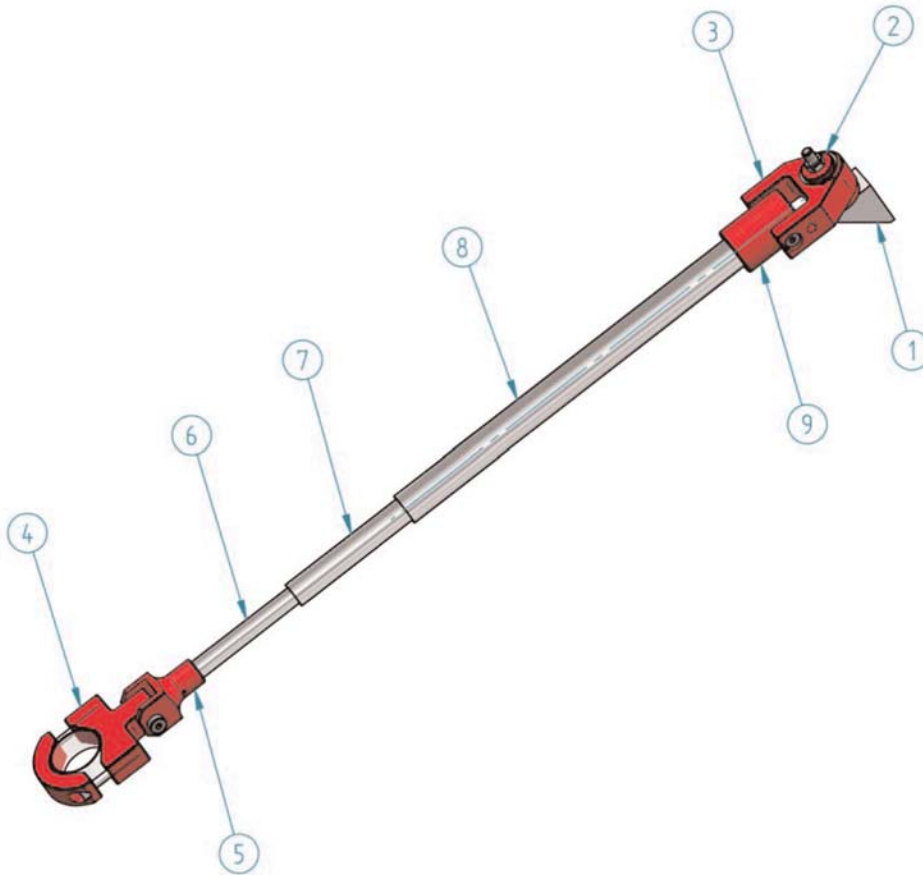

EZ-12T, EZ-12T/1500 & EZ-12T/2000 Telescoping Arm

Rev 1 (11/21/2014)

No.	Description
9	Sheath
8	Primary tube
7	Secondary tube
6	Carbon rod
5	Clamp holder
4	Clamp
3	Sheath holder
2	Pivot
1	Universal Adapter