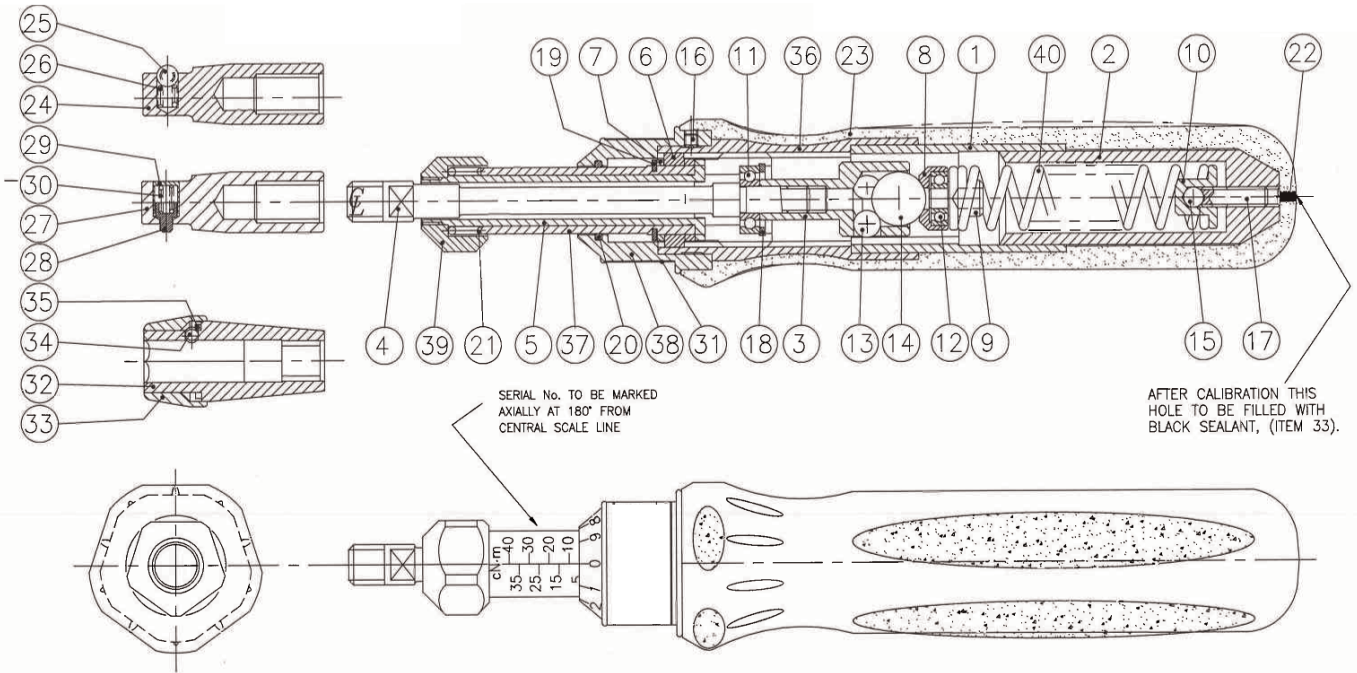

# Parts List for EMT 4, 40 & 60

Version 1.7 (4/3/15)

No.	Part Number	Description	Qty.	Comments
1	20-A20340	Cam Sleeve	1	
2	20-A20350	Housing - Rear	1	
3	20-A20360	Ball Housing	1	
4	20-A29900	Spindle	1	
5	20-A30180	Actuator Sleeve	1	
6	20-A20390	Lock Ring	1	
7	20-A20400	Retaining Ring	1	
8	20-A20410	Ball Pad	1	
9	20-A20421	Bearing Spigot - EMT40	1	
	20-A20422	Bearing Spigot - EMT60	1	
	20-A20423	Bearing Spigot - EMT4	1	
10	20-A20431	Spring Seat - EMT40	1	
	20-A20432	Spring Seat - EMT60	1	
	20-A20433	Spring Seat - EMT4	1	
11	20-P27150	Ball Race Wx4	1	
12	20-P27160	Ball Race Wx3	1	
13	20-P10610	Ball Steel 5/32" Dia	3	
14	20-P10540	Ball Steel 5/16" Dia	1	
15	20-P15020	Ball Steel 3mm Dia	1	
16	20-P27170	Socket Set Screw M2x2 Cup Point	3	
17	20-P27210	Socket Set Screw M3x10 Cup Point	3	
18	20-P27200	Retaining Ring - Internal	1	
19	20-P27220	Retaining Ring - External	1	
20	20-P27190	"O" Ring	1	