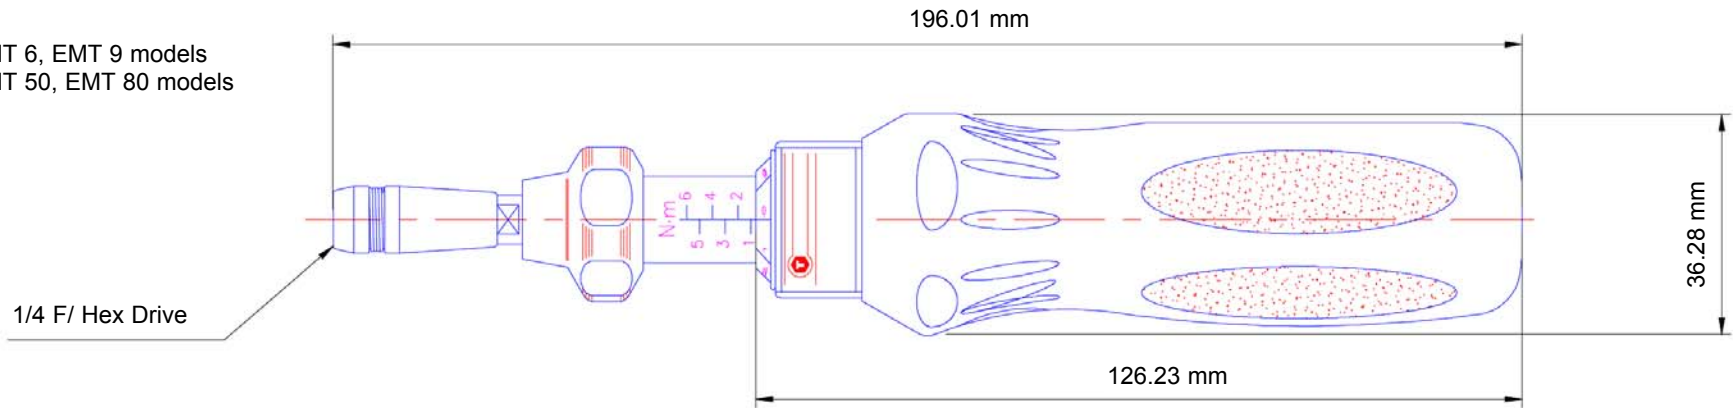

# Large & Mid-Size Ergo Micro Torque Screwdriver Drawing

EMT 6, EMT 9 models  
EMT 50, EMT 80 models

EMT 120, EMT 12 models  
EMT 160 models