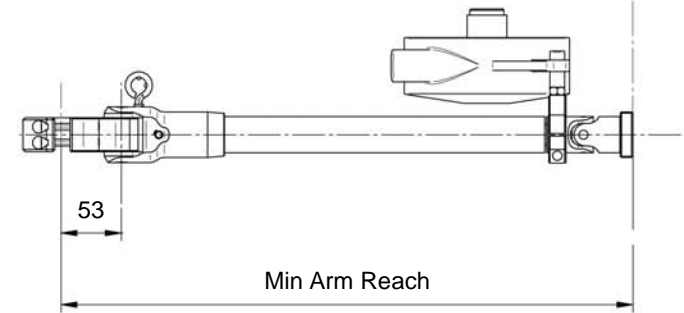

# EZ-70IT Inverted Telescoping Arms Drawing

January 24, 2011

Model	Item #	Max Torque		Min Standard Reach	Max Arm Reach
		lbft.ft	N.m		
EZ-70IT/1500	260175	51.6	70	26.2"	59"
EZ-70IT/2000	260176	51.6	70	32.8"	78.7"
EZ-70IT/2500	260177	51.6	70	39.4"	98.4"

Balancing Kit not included with torque arm