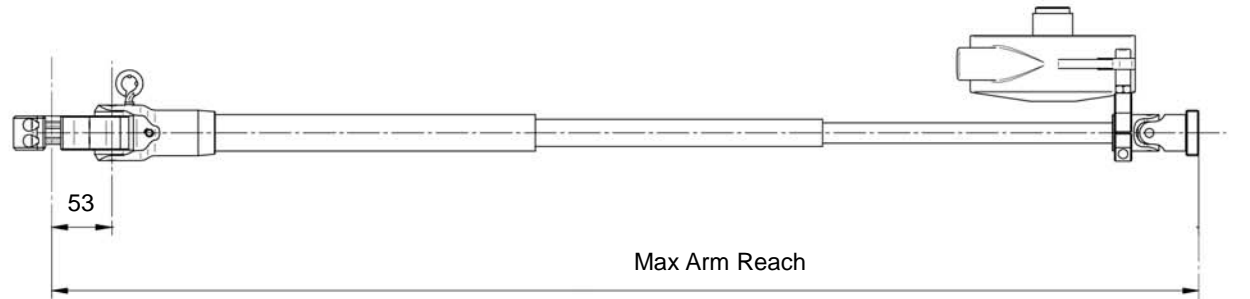

# EZ-70IT Inverted Telescoping Arms Drawing

January 24, 2011

Model	Item #	Max Torque		Min Standard Reach	Max Arm Reach
		lbft.ft	N.m		
EZ-70IT/1500	260175	51.6	70	26.2"	59"
EZ-70IT/2000	260176	51.6	70	32.8"	78.7"
EZ-70IT/2500	260177	51.6	70	39.4"	98.4"

Balancing Kit not included with torque arm