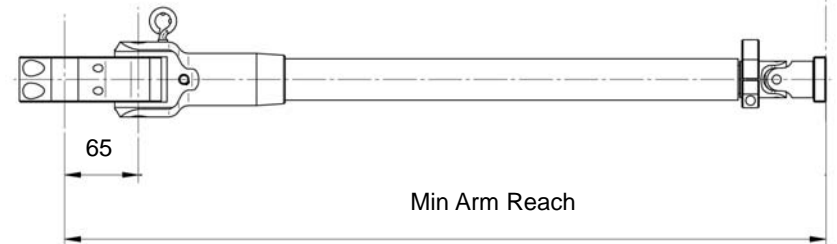

EZ-200IT Inverted Telescoping Arms Drawing

January 24, 2011

Model	Item #	Max Torque		Min Standard Reach	Max Arm Reach
		lbft.ft	N.m		
EZ-200IT/1500	260181	147.5	200	36.2"	59"
EZ-200IT/2000	260182	147.5	200	46.1"	78.7"
EZ-200IT/2500	260183	147.5	200	55.9"	98.4"