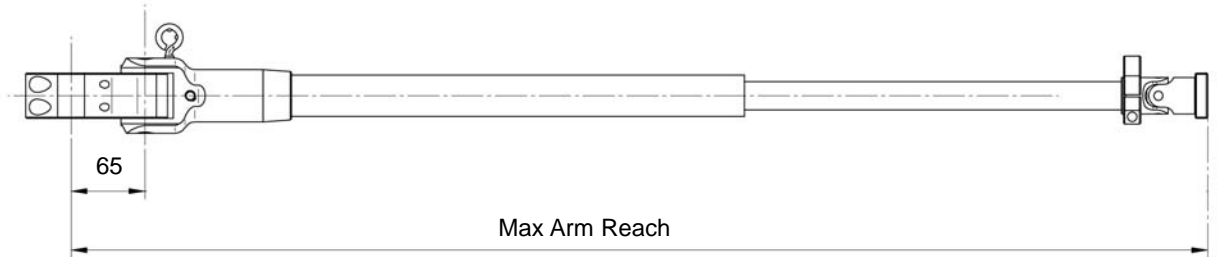

EZ-200IT Inverted Telescoping Arms Drawing

January 24, 2011

Model	Item #	Max Torque		Min Standard Reach	Max Arm Reach
		lbft.ft	N.m		
EZ-200IT/1500	260181	147.5	200	36.2"	59"
EZ-200IT/2000	260182	147.5	200	46.1"	78.7"
EZ-200IT/2500	260183	147.5	200	55.9"	98.4"