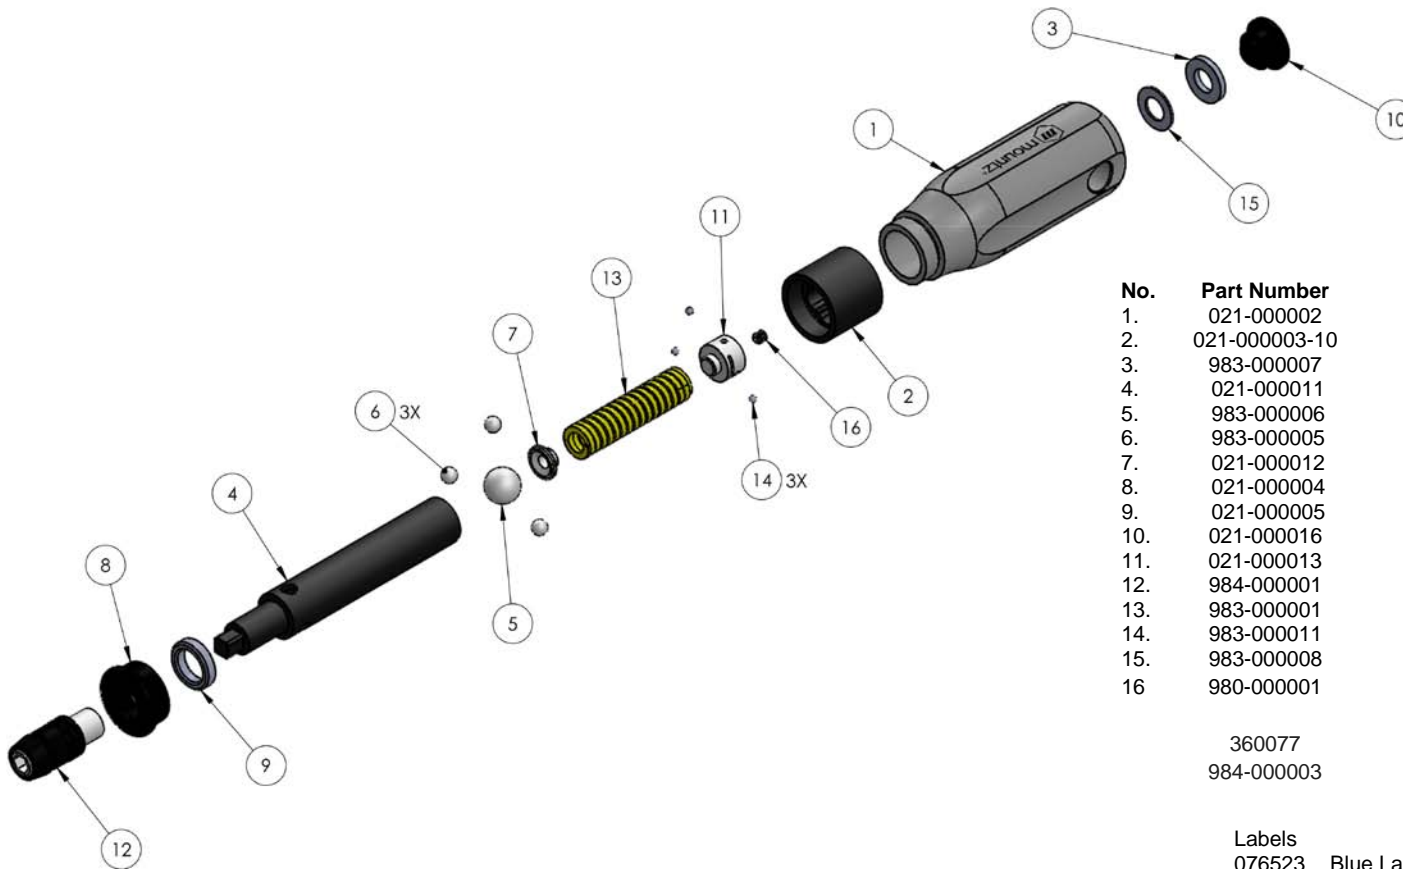

FG-40i Parts List

August 26, 2019

No.	Part Number	Description	Qty.
1.	021-000002	Handle B Marked FG-40i	1
2.	021-000003-10	Preset Bidirectional Cam Sleeve	1
3.	983-000007	Needle Thrust Bearing (9mm ID x 17mm OD)	1
4.	021-000011	Preset B Spring Cartridge	1
5.	983-000006	Ball Steel 1/2" Dia	1
6.	983-000005	Ball Steel 7/32" Dia	3
7.	021-000012	Lower Perch Range 3	1
8.	021-000004	Preset Cam Sleeve Cap	1
9.	021-000005	Preset Cartridge Bushing	1
10.	021-000016	Handle Cap	1
11.	021-000013	Upper Perch / Adjustment Screw Range 3	1
12.	984-000001	1/4" x 1/4" AutoLock Socket Adapter (Non-Magnetic)	1
13.	983-000001	Spring	1
14.	983-000011	Ball Nylon 3/32" Dia	3
15.	983-000008	Washer Needle Thrust 9mm ID x 17mm OD	1
16.	980-000001	Screw Set M4 x 0.7x 4mm L SS	1
	360077	T-Handle 5mm Hex Key	1
	984-000003	Hex Key, 2mm Long Arm	1

Labels

076523	Blue Label for FG-40i
076528	Red Label for FG-40i
076533	Green Label for FG-40i
076538	Gold Label for FG-40i