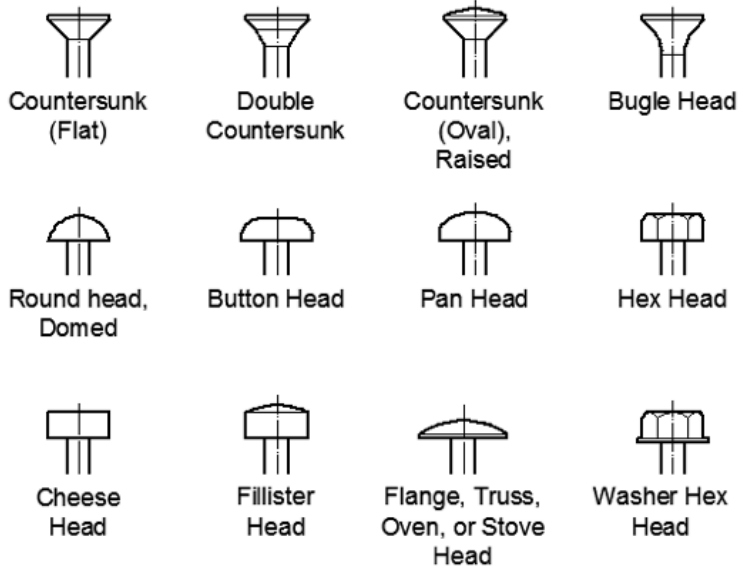

Screw & Driver Details

Screw Head Types

Screw Dimensions

Check Screw Type

Please fill out all information requested below:		
A. Screwdriver with magnetized bit	A	B
B. Screwdriver with vacuum attachment and mouthpiece.		

Screw Dimensions:

Screw dimension: "D" Size (mm)	
Screw dimension: "t" Size (mm)	
Screw dimension: "L" Size (mm)	
Screw dimension: "d" Size (mm)	

Comments: