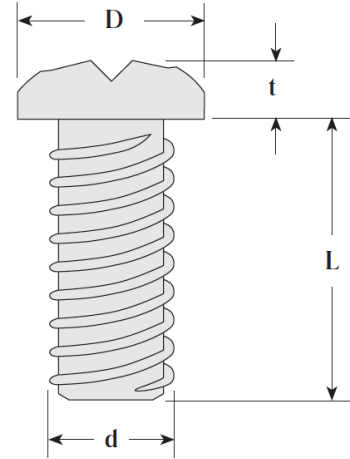

Screw & Driver Details

Screw Head Types

Screw Dimensions

Check Screw Type

Please fill out all information requested below:		
A. Screwdriver with magnetized bit	A	B
B. Screwdriver with vacuum attachment and mouthpiece.		

Screw Dimensions:

Screw dimension: "D" Size (mm)	
Screw dimension: "t" Size (mm)	
Screw dimension: "L" Size (mm)	
Screw dimension: "d" Size (mm)	

Comments: